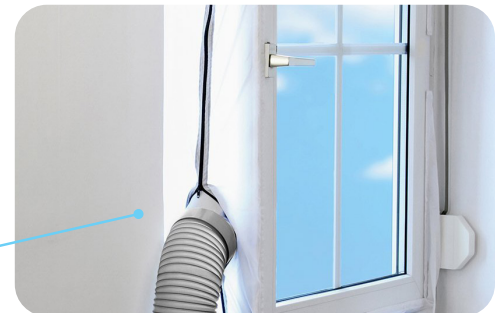

Wood's Skylight (Roof Window) Sealing Kit

Works on all portable AC models
Easy to assemble

EAN Code: 7332857502257
Measurement: 200x39cm